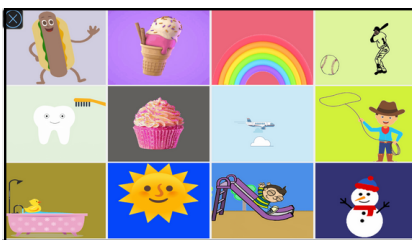

## Included Applications

Interactive SRT Board

Diagram Display

On Screen Display

Signal Transmission	Wireless Zoned Radio Frequency
Activation Latency	.25 ms (Instantaneous)
Battery Type	AAA (x2)
Battery Life	1 Year Minimum
Number of RF Zones	8
# of Remotes Per System	2