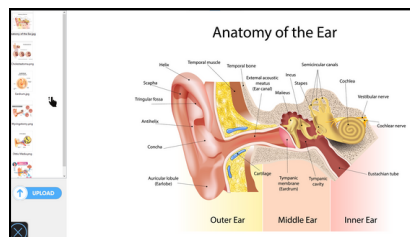

## Included Applications

Interactive SRT Board

Diagram Display

On Screen Display

Signal Transmission	Wireless Zoned Radio Frequency
Activation Latency	.25 ms (Instantaneous)
Battery Type	AAA (x2)
Battery Life	1 Year Minimum
Number of RF Zones	8
# of Remotes Per System	2

## Choose The Orientation That Best Fits Your Testing Area

Landscape

10 Inches

13.5 Inches

Portrait

13.5 Inches

10 Inches