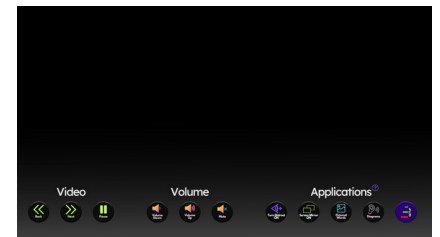

## Included Applications

Interactive SRT Board

Diagram Display

On Screen Display

Signal Transmission	Wireless Zoned Radio Frequency
Activation Latency	.25 ms (Instantaneous)
Battery Type	AAA (x2)
Battery Life	1 Year Minimum
Number of RF Zones	8
# of Remotes Per System	2